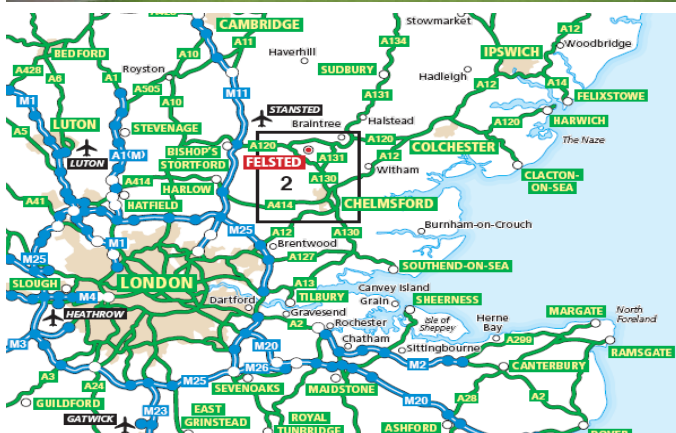

FELSTED, Felsted School

Classic Course with Football Option

Language Playschool

Duration: 2 - 4 weeks

Ages: 13 - 17

Duration: 2 - 4 weeks

Ages: 7 - 10