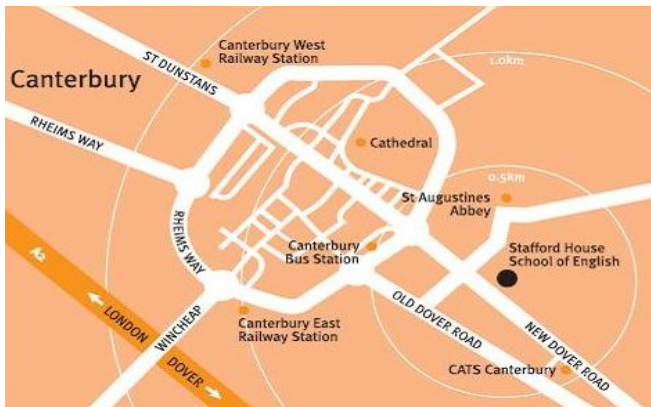

Canterbury

Kent CT1 3AH

Centre Highlights

- School is very near to city centre
- School is open all year round
- Junior and adult courses available
- Choice of residential or homestay accommodation
- Free bus service for homestay students
- Cooked lunch for homestay students

Public Transport Links

- Nearest airports: Gatwick (110 km), Stansted (131 km), Heathrow (145 km)
- Nearest train stations: Canterbury East and Canterbury West
- High-speed train to London takes only 57 minutes
- School is near to bus stops and coach station
- 5-minute walk from school to city centre