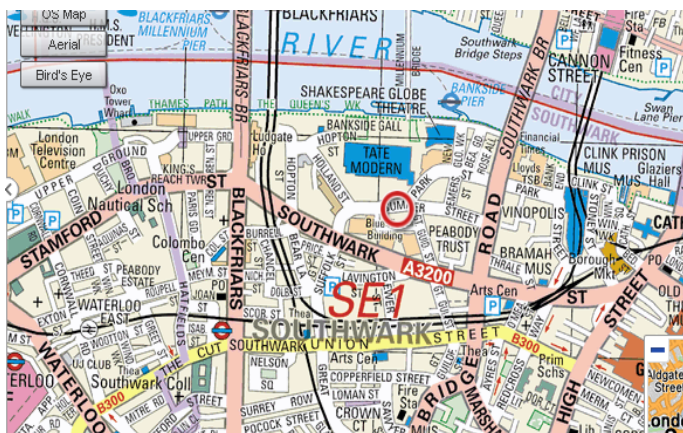

LONDON, London School of Economics (Bankside House)

The London Explorer Programme

Duration: 2 - 4 weeks

Ages: 13 - 17

Bankside House

24 Sumner Street

London

SE1 9JA

Centre Highlights

- Hotel-style accommodation of a high standard
- Safe central location near to the River Thames, London Eye, Globe Theatre and St Paul's Cathedral
- Near to a wide range of shops and cafés
- Group travel tickets included 6 days per week

Public Transport Links

- Nearest airports: London City (13km), Heathrow (30km), Gatwick (47km), Stansted (58km)
- Nearest train station: Cannon Street or Waterloo
- Nearest tube station: Southwark
- Easy walking distance from stations to school