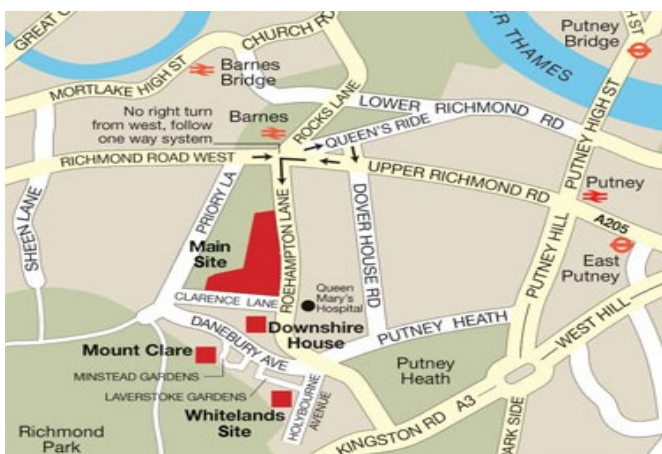

LONDON, Roehampton University

Classic Course

Duration: 2 weeks Ages: 12 - 17

Roehampton University (Whitelands Campus)
 Parkstead House
 Holybourne Avenue
 Roehampton
 London SW15 4JD

Centre Highlights

- Beautiful campus combining Georgian architecture with state-of-the-art new buildings
- Excellent location on the edge of Richmond Park
- Modern en-suite accommodation

Public Transport Links

- Nearest airports: Heathrow (22 km), London City (26km), Gatwick (53 km), Stansted (80 km)
- Nearest train station: Barnes or Putney
- Nearest tube station: Putney Bridge or Hammersmith
- Located in Zone 2 of the London Transport system
- Central London is easily accessible by bus, train or underground