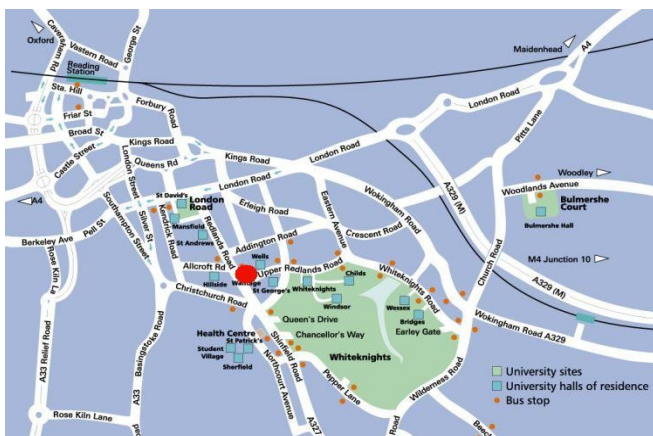

## Classic Course

Duration: 2 - 4 weeks

Ages: 12 - 17

Reading University  
 Wantage Hall  
 Upper Redlands Road  
 Reading  
 Berkshire  
 RG1 5JG

### Public Transport Links

- Nearest airports: Heathrow (45 km), Gatwick (90 km), Stansted (135km)
- Nearest train station: Reading
- Local bus routes from campus to station
- Local bus routes from campus to town centre shops