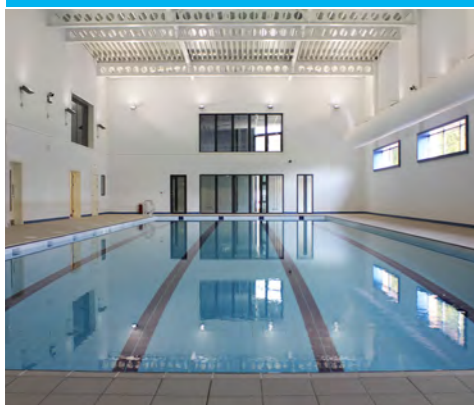

THE ORATORY SCHOOL

CLASSIC COURSE | ARSENAL SOCCER SCHOOL
CLASSIC PLUS: GOLF | CANOEING/KAYAKING

Woodcote is a thriving village with a good range of local amenities. The very impressive Oratory School stands in extensive park-like grounds with manicured gardens to the east of the main village and has outstanding facilities. On site art centre, golf course, basketball, indoor swimming pool, tennis courts (grass and normal), real tennis and cricket pitch. On-site catering and large dining room. The village has good road connections with easy access for Reading, Henley and Oxford and within easy travelling distance of London.

SCAN WITH ZAPPAR

TO SEE MORE

QUICK INFO

AGES

8 - 16 Years (groups)
12-16 Years (individuals)
10-16 Years (Arsenal individuals)

GROUPS & INDIVIDUALS

ACCOMMODATION

Residential

HIGHLIGHT

London, Oxford and Windsor visits

WHAT'S INCLUDED?

15 HOURS of English lessons

1 FULL DAY Excursion per week

2 HALF DAY EXCURSIONS per week

ACCOMMODATION

Excellent residential student accommodation, furnished to a high standard and located on campus. Rooms are single, twin and small dormitory with shared bathrooms. Common room space on each floor.

EXCURSIONS

One full day excursion per week is included, destinations may include London, Oxford and Bath. Two half day excursions per week are also included, destinations may include Windsor, Henley, Winchester, Reading and Aylesbury. Optional excursion destinations can be booked to destinations such as Brighton, Cambridge, Canterbury and Thorpe Park.

SPORTING EXCELLENCE

ARSENAL SOCCER SCHOOL

SET IN BEAUTIFUL GROUNDS

A WIDE VARIETY OF DINING OPTIONS

WOODCOTE SAMPLE PROGRAMME