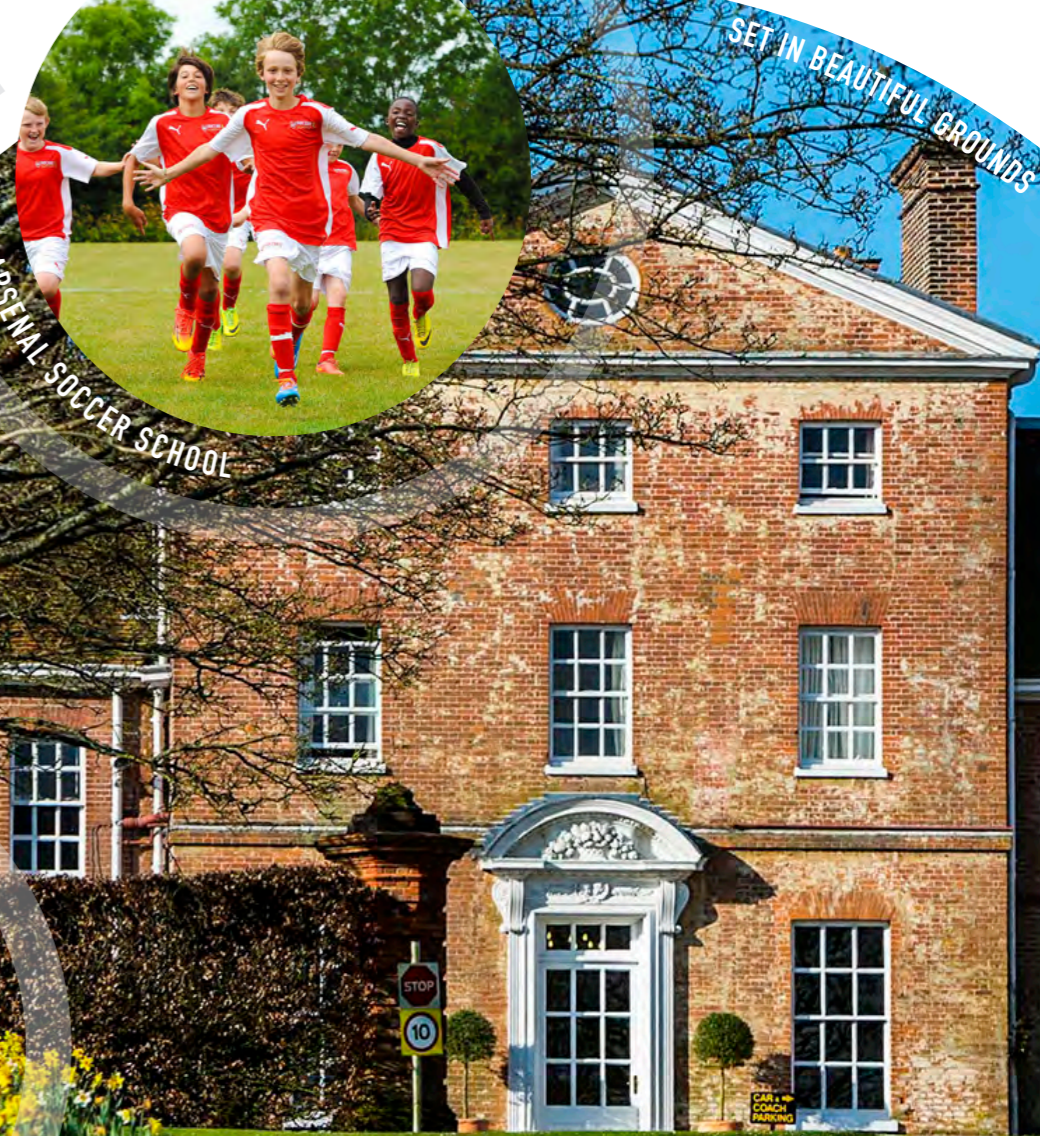

SET IN BEAUTIFUL GROUNDS

A WIDE VARIETY OF DINING OPTIONS