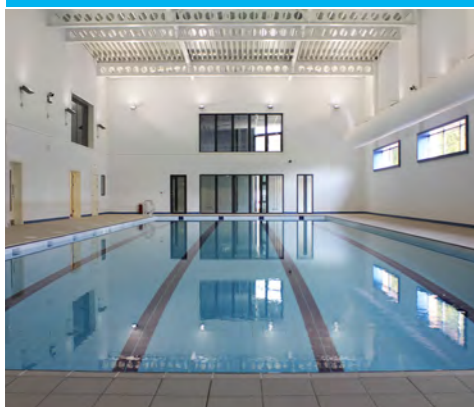

THE ORATORY SCHOOL

CLASSIC COURSE | ARSENAL SOCCER SCHOOL
CLASSIC PLUS: GOLF | CANOEING/KAYAKING

Woodcote is a thriving village with a good range of local amenities. The very impressive Oratory School stands in extensive park-like grounds with manicured gardens to the east of the main village and has outstanding facilities. On site art centre, golf course, basketball, indoor swimming pool, tennis courts (grass and normal), real tennis and cricket pitch. On-site catering and large dining room. The village has good road connections with easy access for Reading, Henley and Oxford and within easy travelling distance of London.

SCAN WITH ZAPPAR

TO SEE MORE

QUICK INFO

AGES

8 - 16 Years (groups)
12-16 Years (individuals)
10-16 Years (Arsenal individuals)

GROUPS & INDIVIDUALS

ACCOMMODATION

Residential

HIGHLIGHT

London, Oxford and Windsor visits

WHAT'S INCLUDED?

15 HOURS of English lessons

1 FULL DAY Excursion per week

2 HALF DAY EXCURSIONS per week

ACCOMMODATION

Excellent residential student accommodation, furnished to a high standard and located on campus. Rooms are single, twin and small dormitory with shared bathrooms. Common room space on each floor.

EXCURSIONS

One full day excursion per week is included, destinations may include London, Oxford and Bath. Two half day excursions per week are also included, destinations may include Windsor, Henley, Winchester, Reading and Aylesbury. Optional excursion destinations can be booked to destinations such as Brighton, Cambridge, Canterbury and Thorpe Park.

SPORTING EXCELLENCE

ARSENAL SOCCER SCHOOL

SET IN BEAUTIFUL GROUNDS

A WIDE VARIETY OF DINING OPTIONS

WOODCOTE SAMPLE PROGRAMME